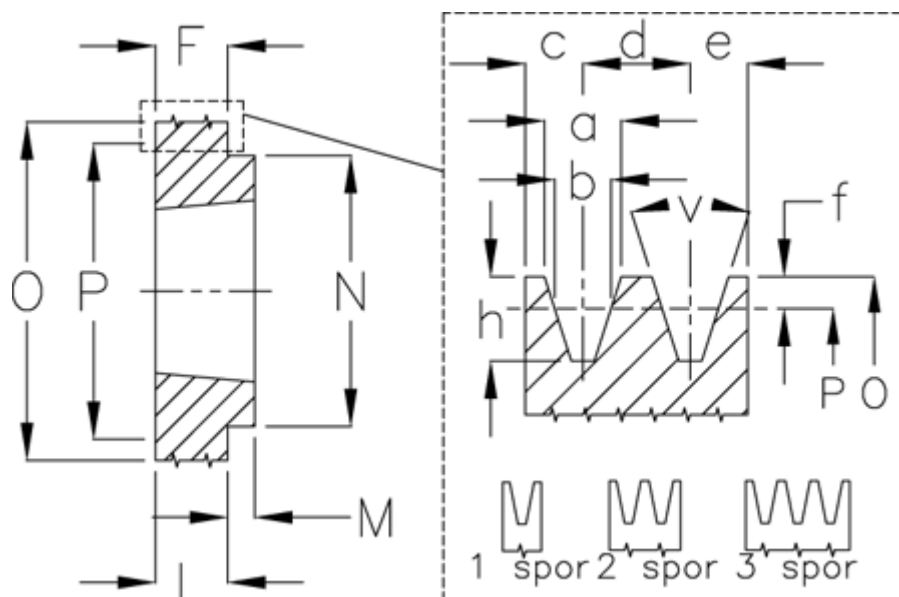

Article number: 604110014001

Description: V-belt pulley SPA 140/1 TL1610

Measures

a	= 12.7	For bush	= 1610	P	= 140
b	= 11.0	h	= 13.8	Type	= SPA
Bush ζ max	= 42	J	= -	v	= 38 grader
c	= 10.0	L	= 25		
d	= 15.0	m	= 5		
e	= 10.0	N	= 92		
f	= 2.8	Number of ribs	= 1		
F	= 20	O	= 145.5		